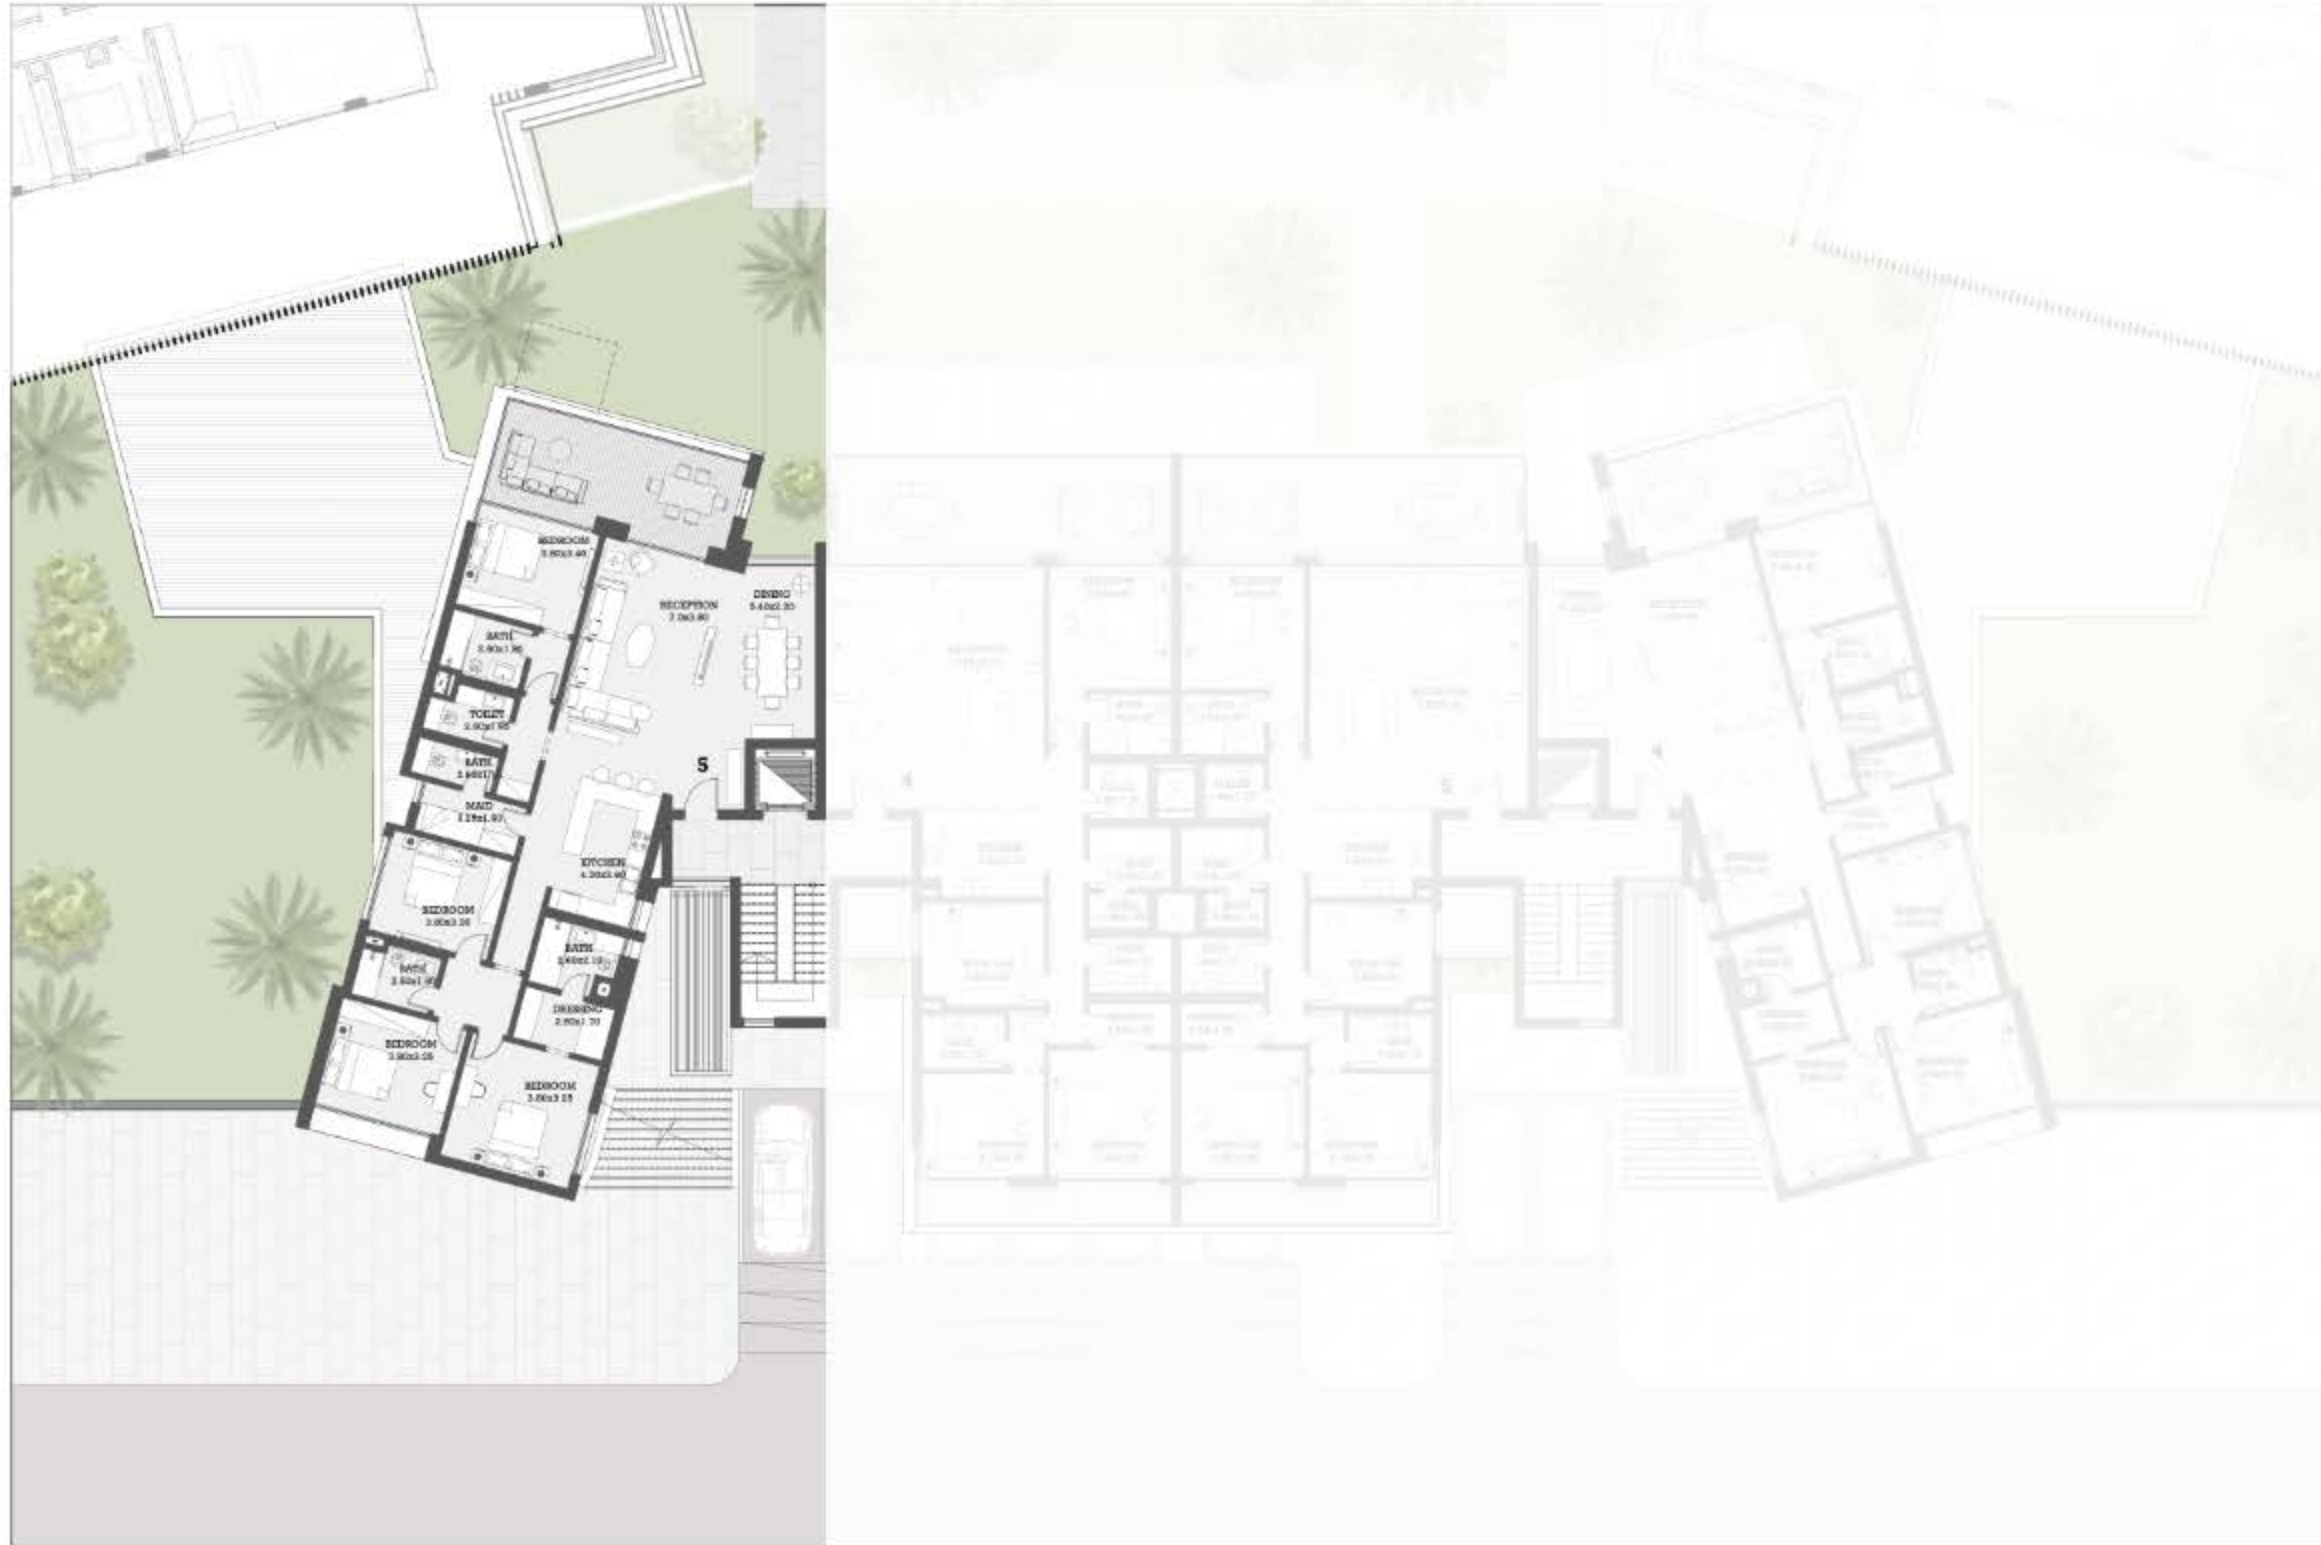

## CRYSTAL TERRACES

1ST FLOOR POOL CONDO

FIRST FLOOR

3  
BEDS

4  
BATHS

BUA  
145 M<sup>2</sup>

LAND AREA

TERRACES  
115 M<sup>2</sup>

# CRYSTAL TERRACES

1ST FLOOR CONDO

FIRST FLOOR

4  
BEDS

5  
BATHS

BUA  
210 M2

LAND AREA

TERRACES  
54 M2

# CRYSTAL TERRACES

1ST FLOOR CONDO

FIRST FLOOR

4  
BEDS

5  
BATHS

BUA  
225 M2

LAND AREA

TERRACES  
29 M2

## CRYSTAL TERRACES

1ST FLOOR POOL CONDO

FIRST FLOOR

3  
BEDS

4  
BATHS

BUA  
143 M<sup>2</sup>

LAND AREA

TERRACES  
77 M<sup>2</sup>