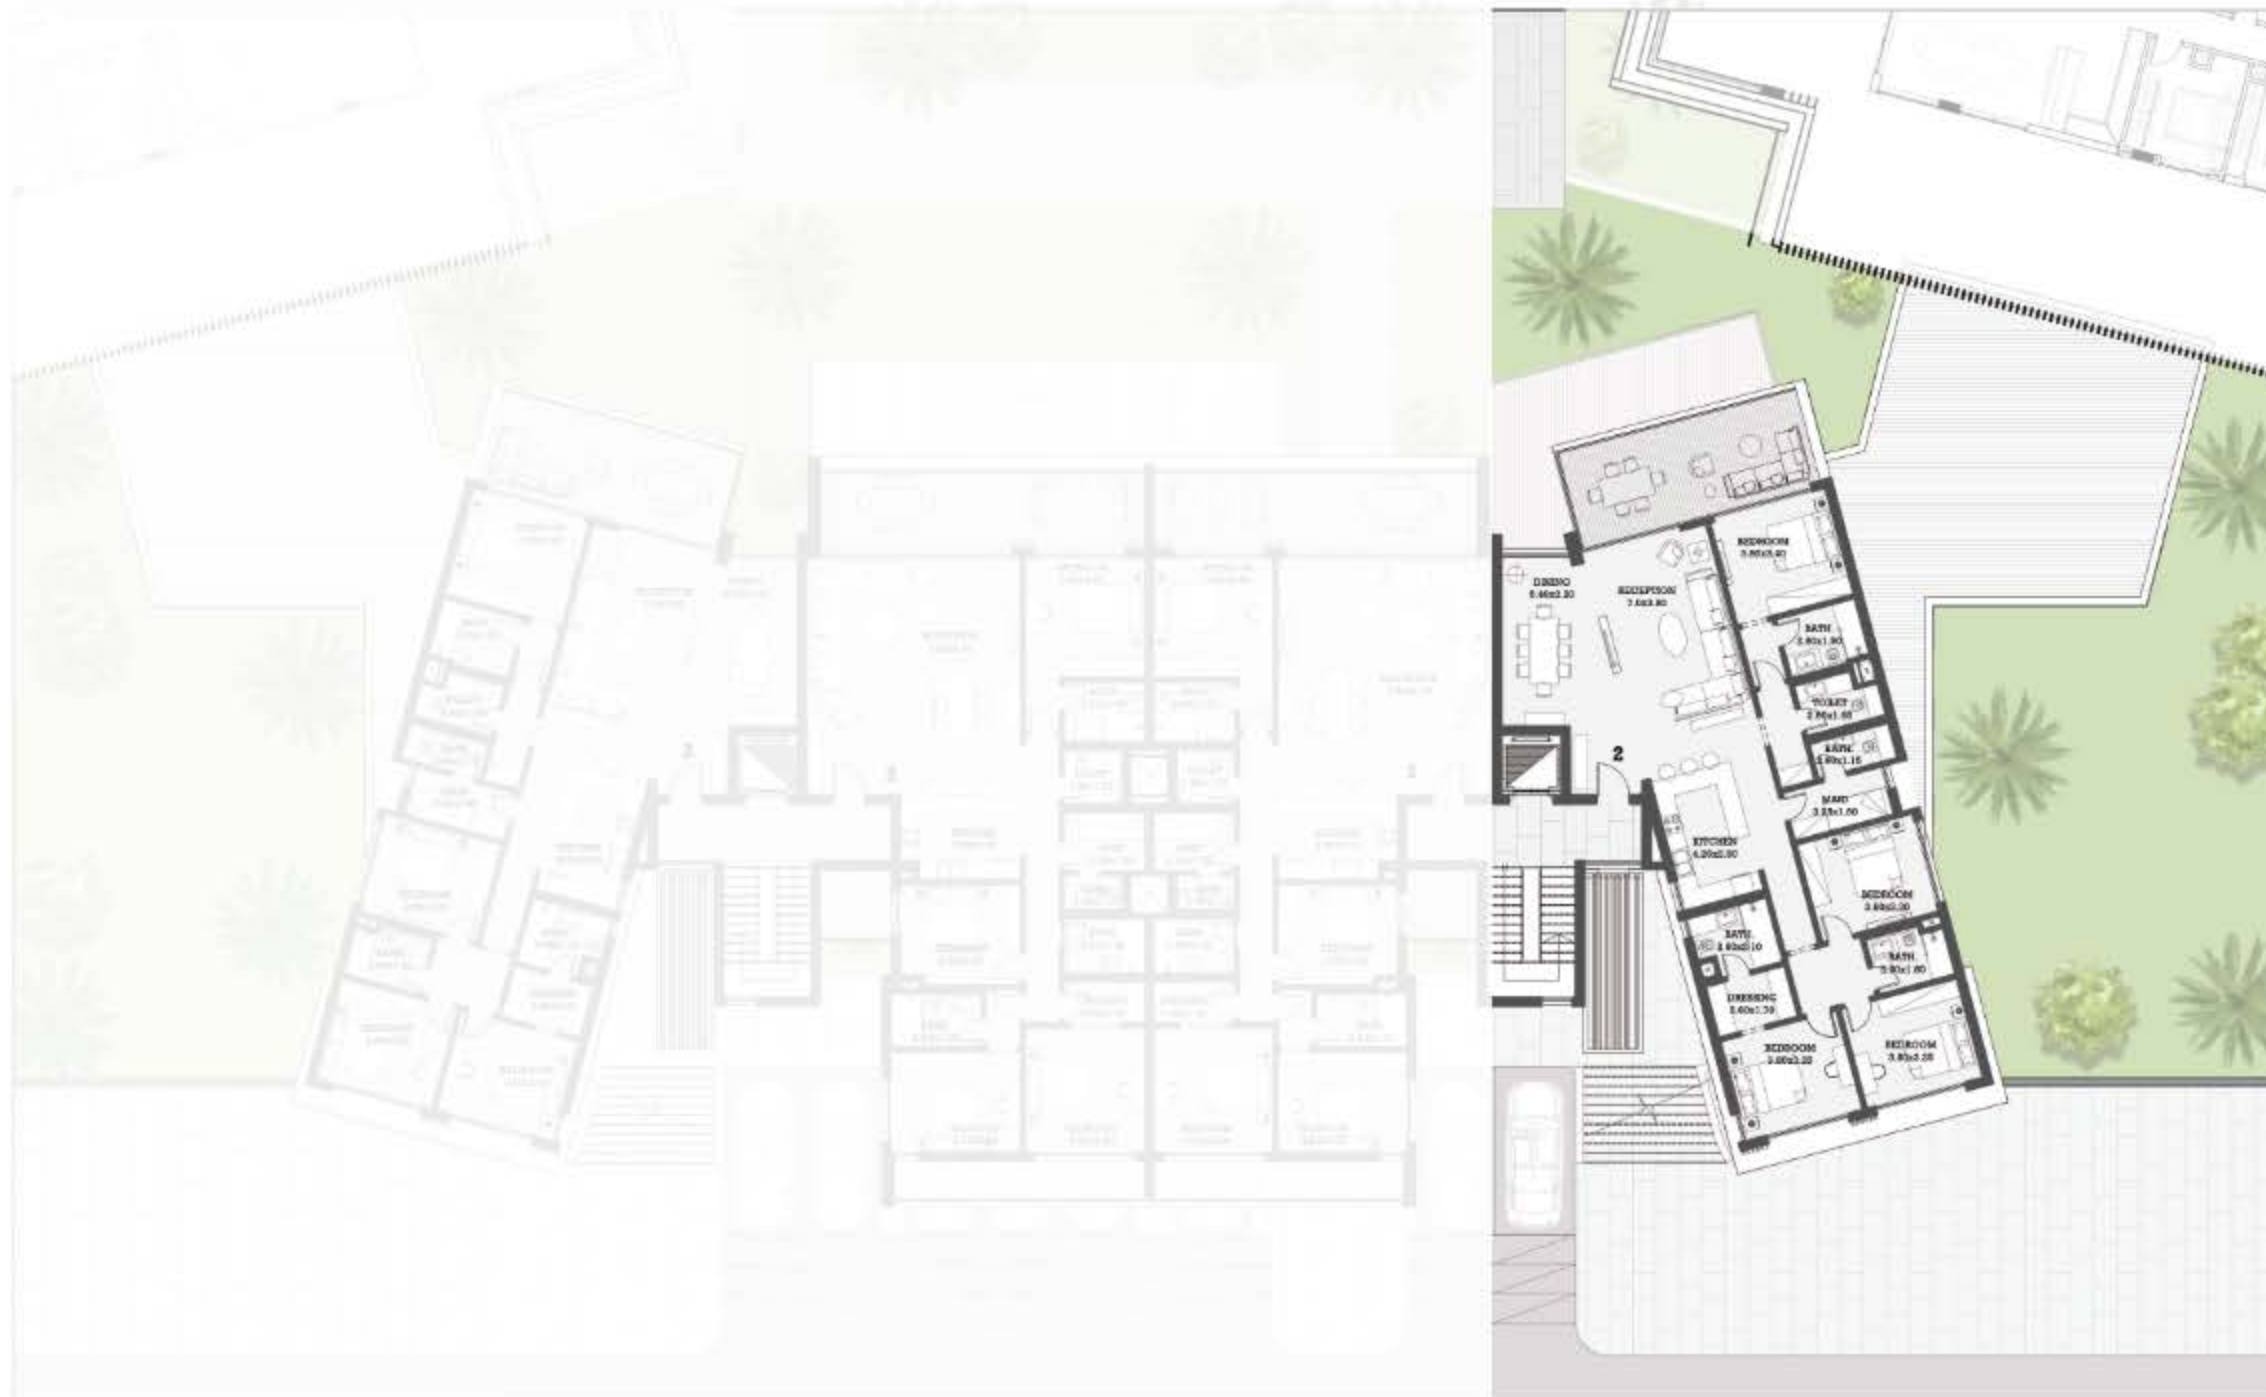

CRYSTAL TERRACES

GARDEN POOL CONDO

GROUND LEVEL

4
BEDS

4
BATHS

BUA
184 M²

LAND AREA

TERRACES
185 M²

CRYSTAL TERRACES

GARDEN CONDO

GROUND LEVEL

4
BEDS

5
BATHS

BUA
210 M²

LAND AREA

TERRACES
48 M²

CRYSTAL TERRACES

GARDEN CONDO

GROUND LEVEL

4
BEDS

5
BATHS

BUA
215 M²

LAND AREA

TERRACES
27 M²

CRYSTAL TERRACES

GARDEN POOL CONDO

GROUND LEVEL

4
BEDS

4
BATHS

BUA
199 M²

LAND AREA

TERRACES
190 M²